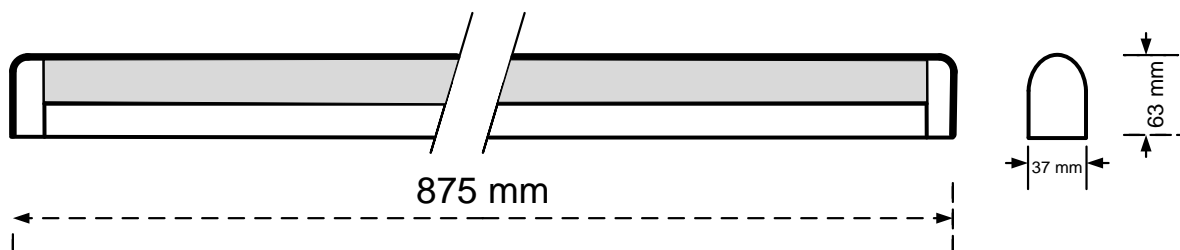

CYFELCO MIRROR LIGHT 1X39W

PRODUCT DATA

804-069

General Information

Order Code	804-069
Product Description	CYFELCO MIRRORL 1X39W
Application	Store shelves, kitchens, bathrooms, restaurants, vessel cabins, hotel rooms, waiting rooms.
Installation	Ceiling, Wall Surface Mounted Luminaire
Luminaire type	Mirror Light for T5 Lamps
Light Source	T5 Fluorescent Tube
Number of light sources	1 pc (not included)
Gear	Vossloh-Schwabe Electronic Ballast (HF)
Dimming	Not Dimmable
Standards	2014/30/EU Electromagnetic Compatibility Directive 2014/35/EU Low Voltage Directive
CE mark	Yes
Warranty	X years

Electrical Data

Lamp Power	39 W
Input voltage	220-240 V
Input Frequency	50-60 Hz
Protection class	Class I

Mechanical Characteristics

Housing Material	Sheet steel 0,5mm
Surface Finish	White powder coating (RAL 9003)
Optical Cover	Matt PMMA
Ingress protection code	IP 40
Mechanical impact protection code	IK03
Dimensions LxWxH	875x37x63 mm

Logistics

Packing	1 pc per resistant carton
Net weight	xx kg
Gross weight	xx kg
Volume	Xx m ³

Dimensional Drawing

ELMASCO INDUSTRIES S.A.

Head Office : 44 K. Palama, 14343 N. Chalkidona, Athens, Greece
Production Plant : Ag. Adrianos, 21100 Nafplio, Greece
Email: elmasco@elmasco.eu